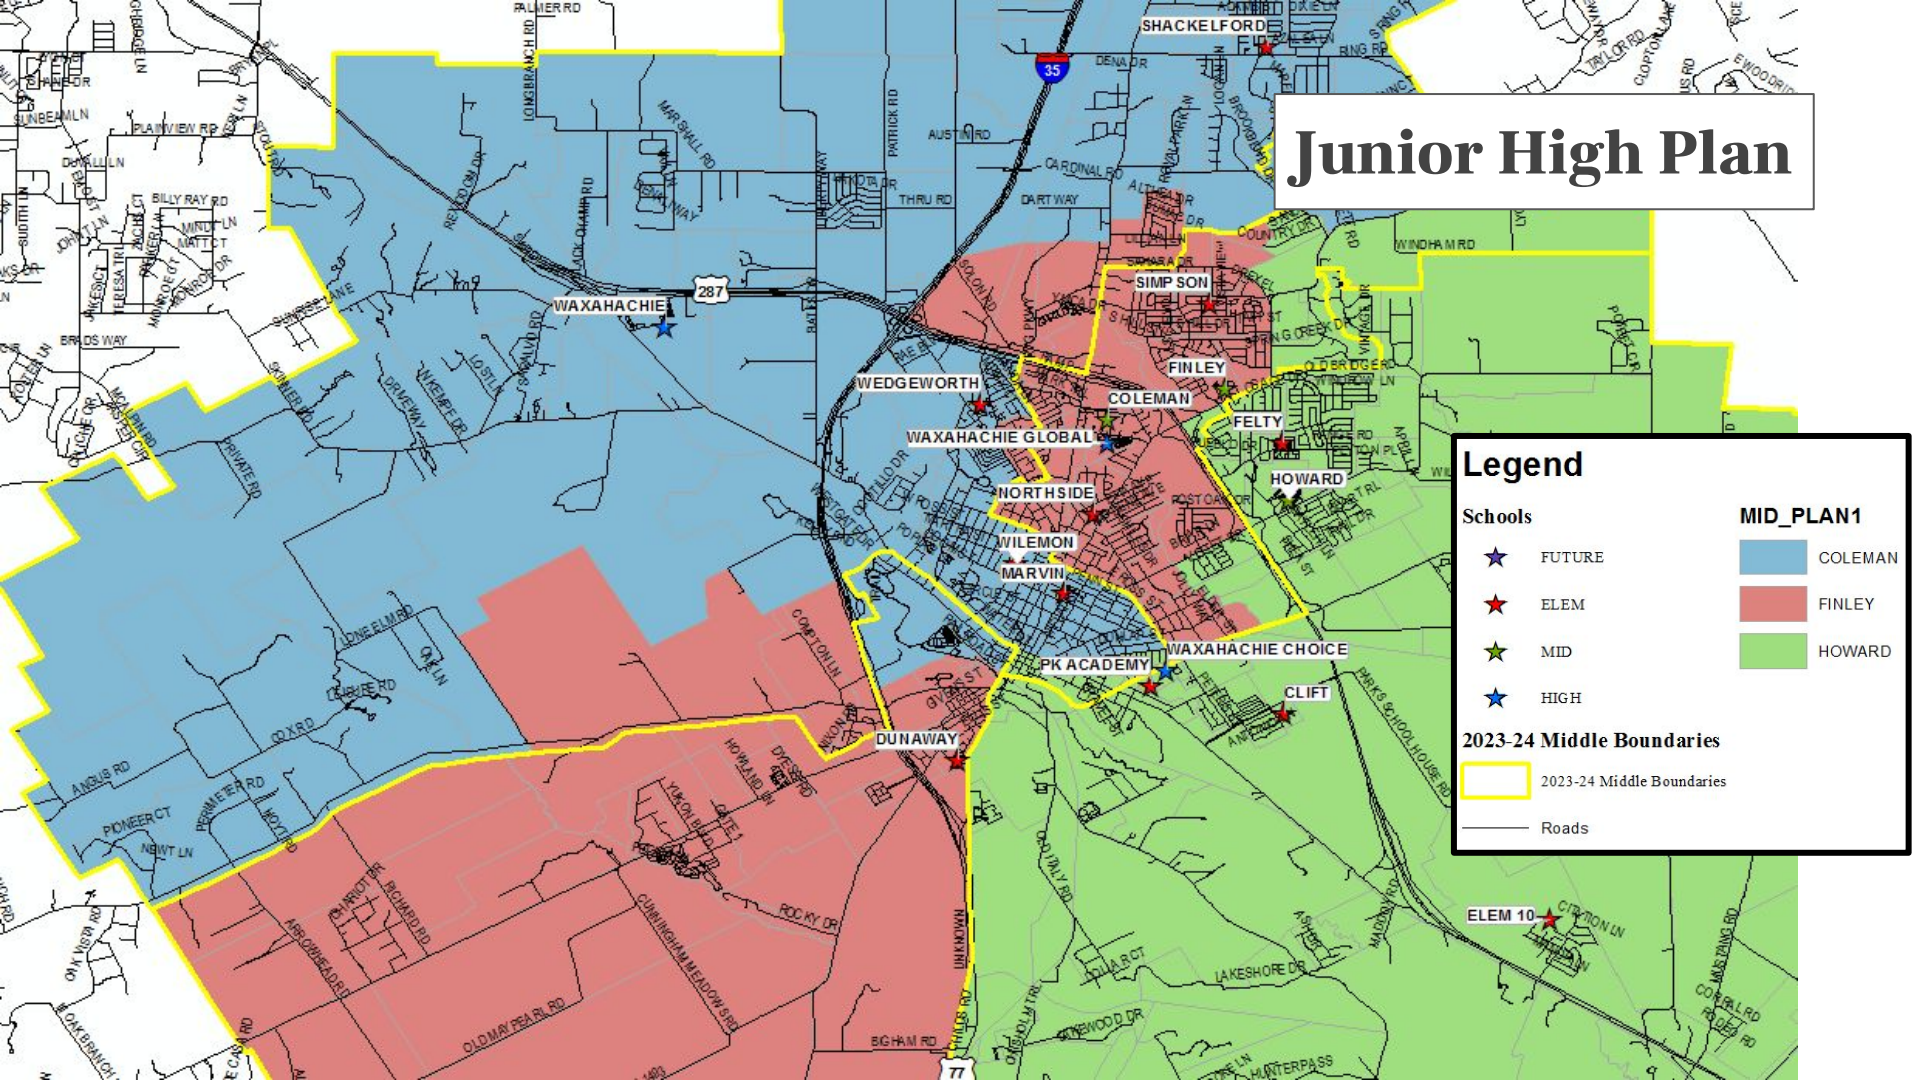

Elem Plan 2

- Moves from Marvin to Clift
- Moves from Northside to Clift

Legend

Schools	■ CLIFT
★ FUTURE	■ DUNAWAY
★ ELEM	■ FELTY
★ MID	■ MARVIN
★ HIGH	■ NORTHSIDE
• Elem Students	■ PK ACADEMY
2023-24 Elementary Boundaries	■ SHACKELFORD
 2023-24 Elem entary B oundary s	■ SIMPSON
 Roads	■ WEDGEWORTH

Elem Plan 2

○ Moves from Wedgeworth to Northside

Legend

Schools

- ★ FUTURE
- ★ ELEM
- ★ MID
- ★ HIGH
- Elem Students

CLIFT	CLIFT
DUNAWAY	DUNAWAY
FELTY	FELTY
MARVIN	MARVIN
NORTHSIDE	NORTHSIDE
PK ACADEMY	PK ACADEMY
SHACKELFORD	SHACKELFORD
SIMPSON	SIMPSON
WEDGEWORTH	WEDGEWORTH

2023-24 Elementary Boundaries

- 2023-24 Elem entry B boundaries
- Roads

Junior High Plan

Legend

Schools	MID_PLAN1
★ FUTURE	COLEMAN
★ ELEM	FINLEY
★ MID	HOWARD
★ HIGH	

2023-24 Middle Boundaries

- 2023-24 Middle Boundaries
- Roads