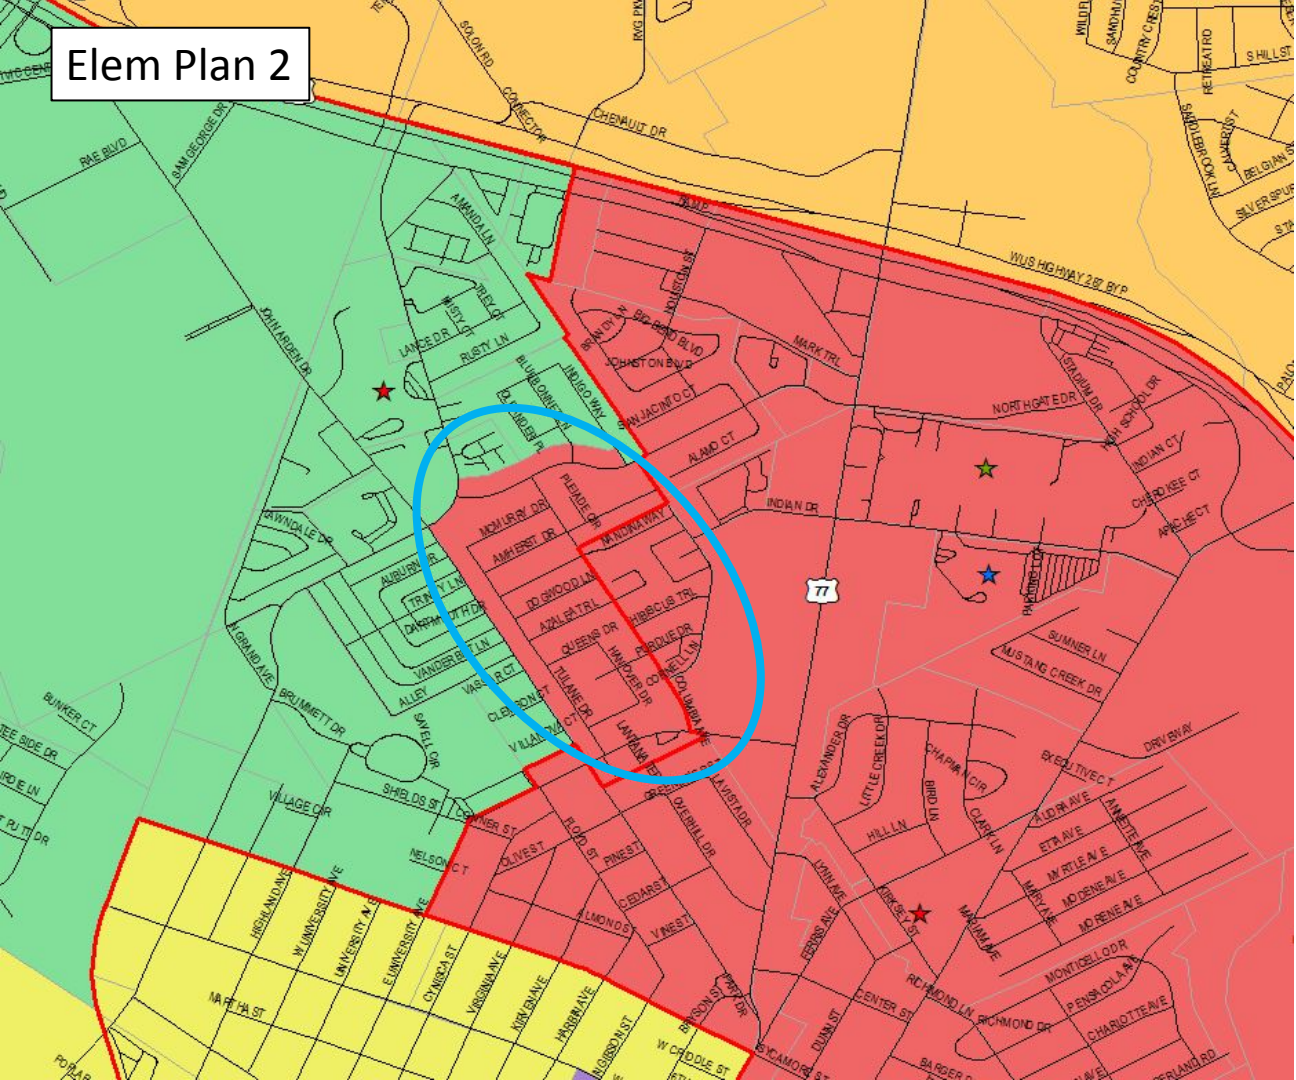

Legend

Schools	■ CLIFT
★ FUTURE	■ DUNAWAY
★ ELEM	■ RAY
★ MID	■ FELTY
★ HIGH	■ MARVIN
• Elem Students	■ NORTHSIDE
2023-24 Elementary Boundaries	■ PK ACADEMY
□ 2023-24 Elem entry boundaries	■ SHACKELFORD
— Roads	■ SIMPSON
	■ WEDGEWORTH

Elem Plan 2

- Moves from Marvin to Clift
- Moves from Northside to Clift

Legend

Schools	■ CLIFT
★ FUTURE	■ DUNAWAY
★ ELEM	■ FELTY
★ MID	■ MARVIN
★ HIGH	■ NORTHSIDE
• Elem Students	■ PK ACADEMY
2023-24 Elementary Boundaries	■ SHACKELFORD
 2023-24 Elem entary B oundary s	■ SIMPSON
 Roads	■ WEDGEWORTH

Elem Plan 2

○ Moves from Wedgeworth to Northside

Legend

Schools

- ★ FUTURE
- ★ ELEM
- ★ MID
- ★ HIGH
- Elem Students

CLIFT	CLIFT
DUNAWAY	DUNAWAY
FELTY	FELTY
MARVIN	MARVIN
NORTHSIDE	NORTHSIDE
PK ACADEMY	PK ACADEMY
SHACKELFORD	SHACKELFORD
SIMPSON	SIMPSON
WEDGEWORTH	WEDGEWORTH