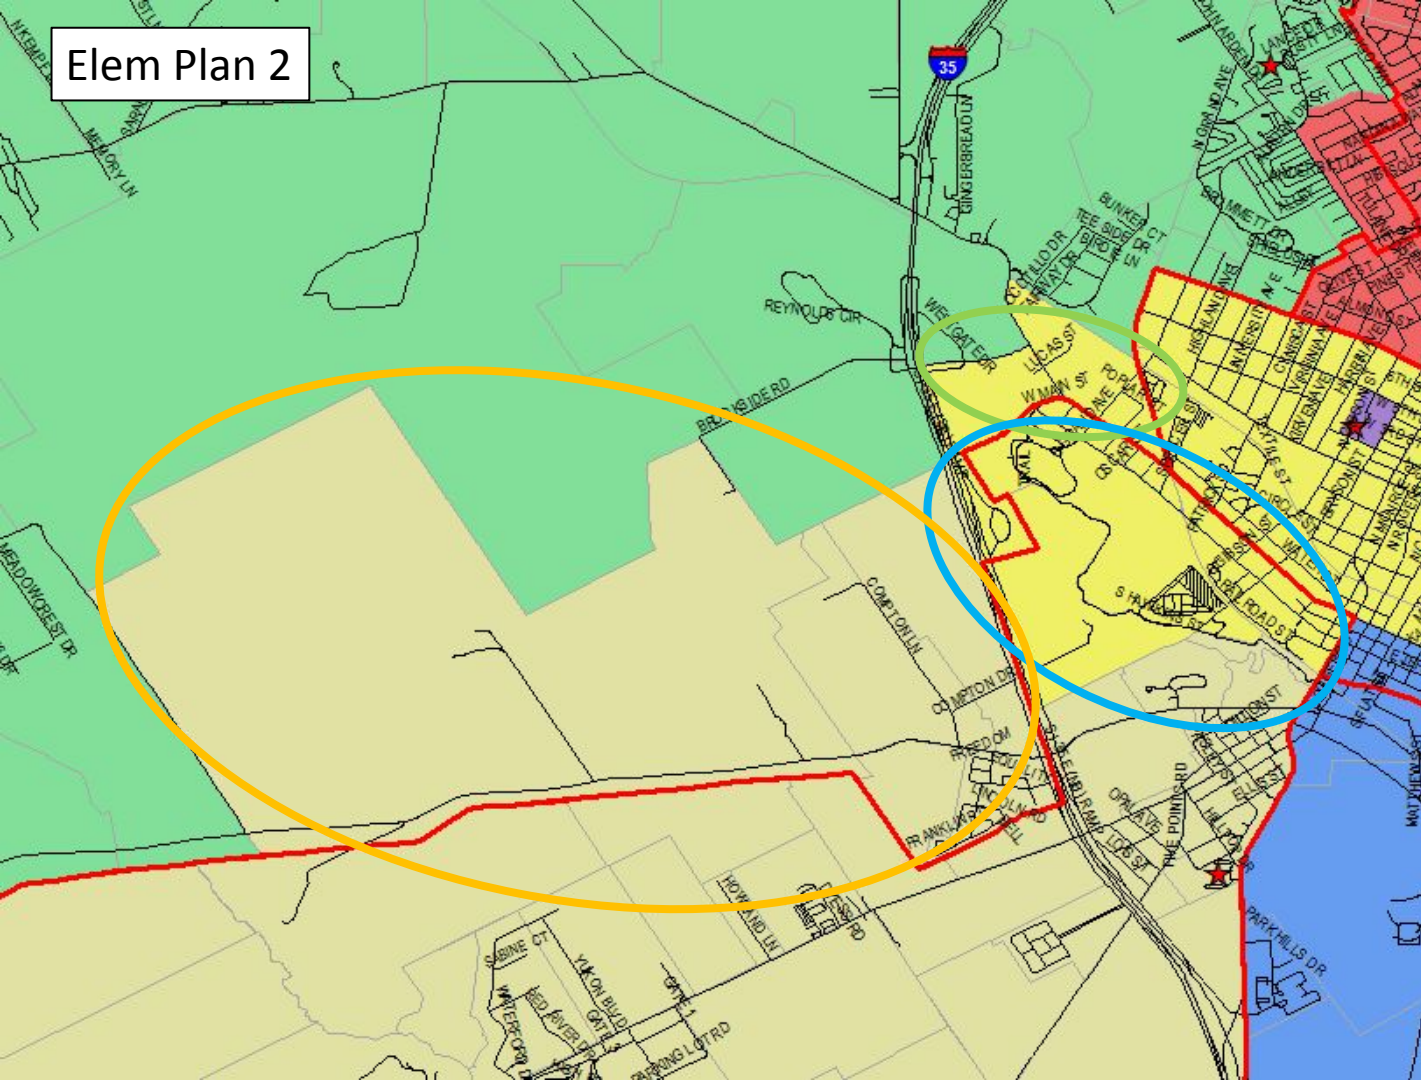

Elementary Plan

Elem Plan 2

- Moves from Felty to Ray
- Moves from Simpson to Felty
- Moves from Simpson to Ray

Legend

Schools			
★	FUTURE	■	CLIFT
★	ELEM	■	DUNAWAY
★	MID	■	RAY
★	HIGH	■	FELTY
•	Elem Students	■	MARVIN
		■	NORTHSIDE
		■	PK ACADEMY
		■	SHACKELFORD
		■	SIMPSON
		■	WEDGEWORTH

2023-24 Elementary Boundaries	
	2023-24 Elem entry Boundaries
	Roads

Elem Plan 2

○ Moves from Simpson to Shackelford

Legend

Schools

- ★ FUTURE
- ★ ELEM
- ★ MID
- ★ HIGH
- Elem Students

2023-24 Elementary Boundaries

- 2023-24 Elem entary B oundaries
- Roads

CLIFT	DUNAWAY
RAY	FELTY
MARVIN	NORTHSIDE
PK ACADEMY	SHACKELFORD
SIMPSON	WEDGEWORTH

Elem Plan 2

- Moves from Wedgeworth to Dunaway
- Moves from Dunaway to Marvin
- Moves from Wedgeworth to Marvin

Legend

Schools	■ CLIFT
★ FUTURE	■ DUNAWAY
★ ELEM	■ RAY
★ MID	■ FELTY
★ HIGH	■ MARVIN
• Elem Students	■ NORTHSIDE
2023-24 Elementary Boundaries	■ PK ACADEMY
□ 2023-24 Elem entry boundaries	■ SHACKELFORD
— Roads	■ SIMPSON
	■ WEDGEWORTH