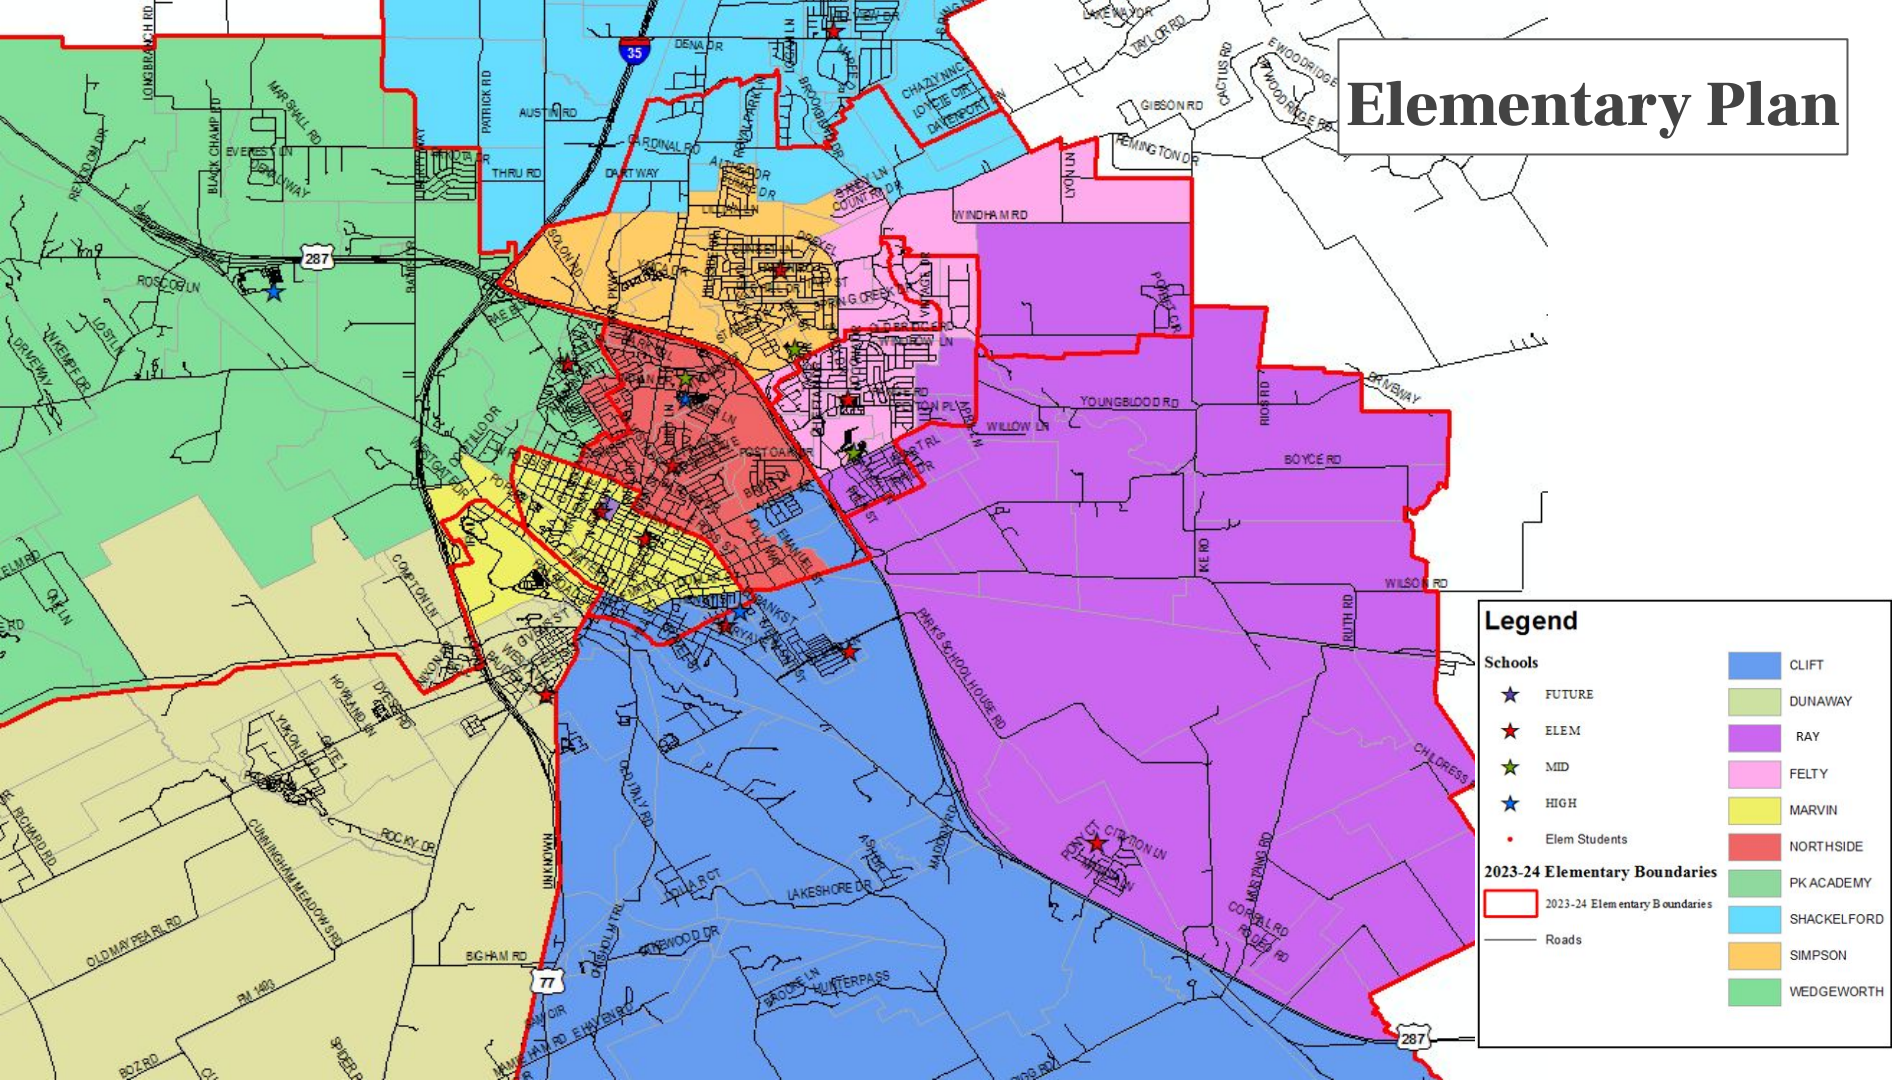

CONSTRUCTION UPDATE JIMMIE RAY ELEMENTARY

CONSTRUCTION UPDATE WILEMON STEAM ACADEMY

WAXAHACHIE CREEK HIGH SCHOOL

REZONING 2024-2025

REZONING GOALS

- Utilize available space more efficiently
- Limit the use of portable buildings - avoiding whenever possible
- Be mindful of potential socioeconomic disparities between campuses
- Strive to use I-35 and Hwy. 287 as hard boundaries whenever possible

GRANDFATHERING

- Students who are in 4th or 7th grade in the 2023-2024 school year and impacted by a zoning change will be eligible to stay on their current campuses next year
- Transportation will not be provided for these students
- No siblings will be grandfathered
- Requests for grandfathering will be considered during the 2024-2025 enrollment process
- For questions regarding grandfathering, please call 972-923-4631

Elementary Plan

Elem Plan 2

- Moves from Felty to Ray
- Moves from Simpson to Felty
- Moves from Simpson to Ray

Legend

Schools			
★	FUTURE	■	CLIFT
★	ELEM	■	DUNAWAY
★	MID	■	RAY
★	HIGH	■	FELTY
•	Elem Students	■	MARVIN
		■	NORTHSIDE
		■	PK ACADEMY
		■	SHACKELFORD
		■	SIMPSON
		■	WEDGEWORTH