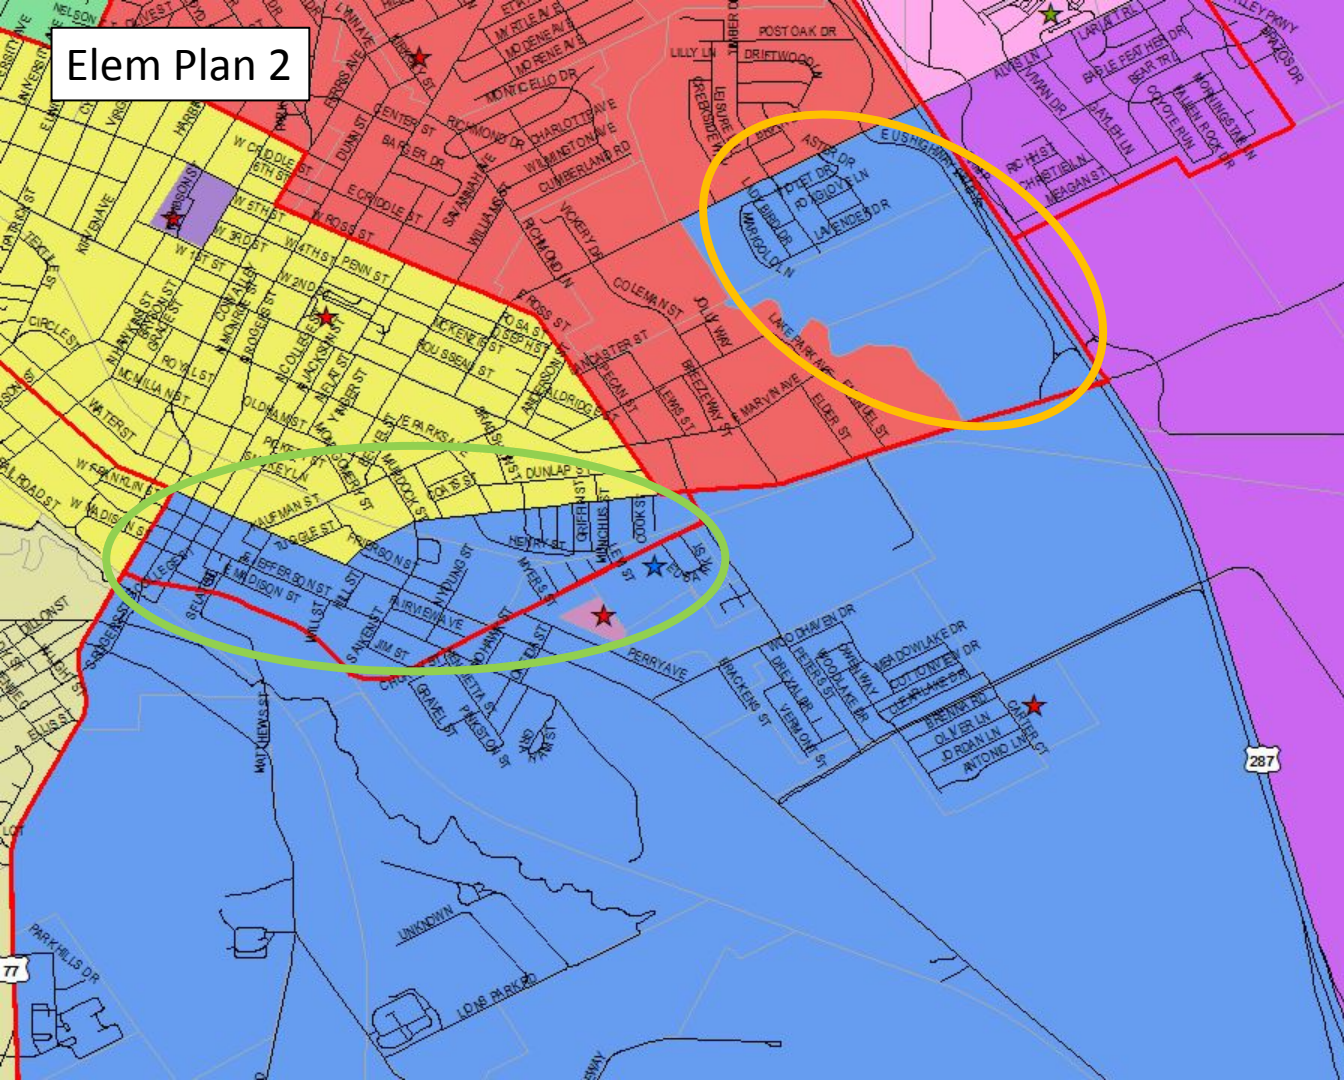

Elem Plan 2

- Moves from Marvin to Clift
- Moves from Northside to Clift

Legend

Schools	■ CLIFT
★ FUTURE	■ DUNAWAY
★ ELEM	■ FELTY
★ MID	■ MARVIN
★ HIGH	■ NORTHSIDE
• Elem Students	■ PK ACADEMY
2023-24 Elementary Boundaries	■ SHACKELFORD
 2023-24 Elem entary B oundary s	■ SIMPSON
 Roads	■ WEDGEWORTH