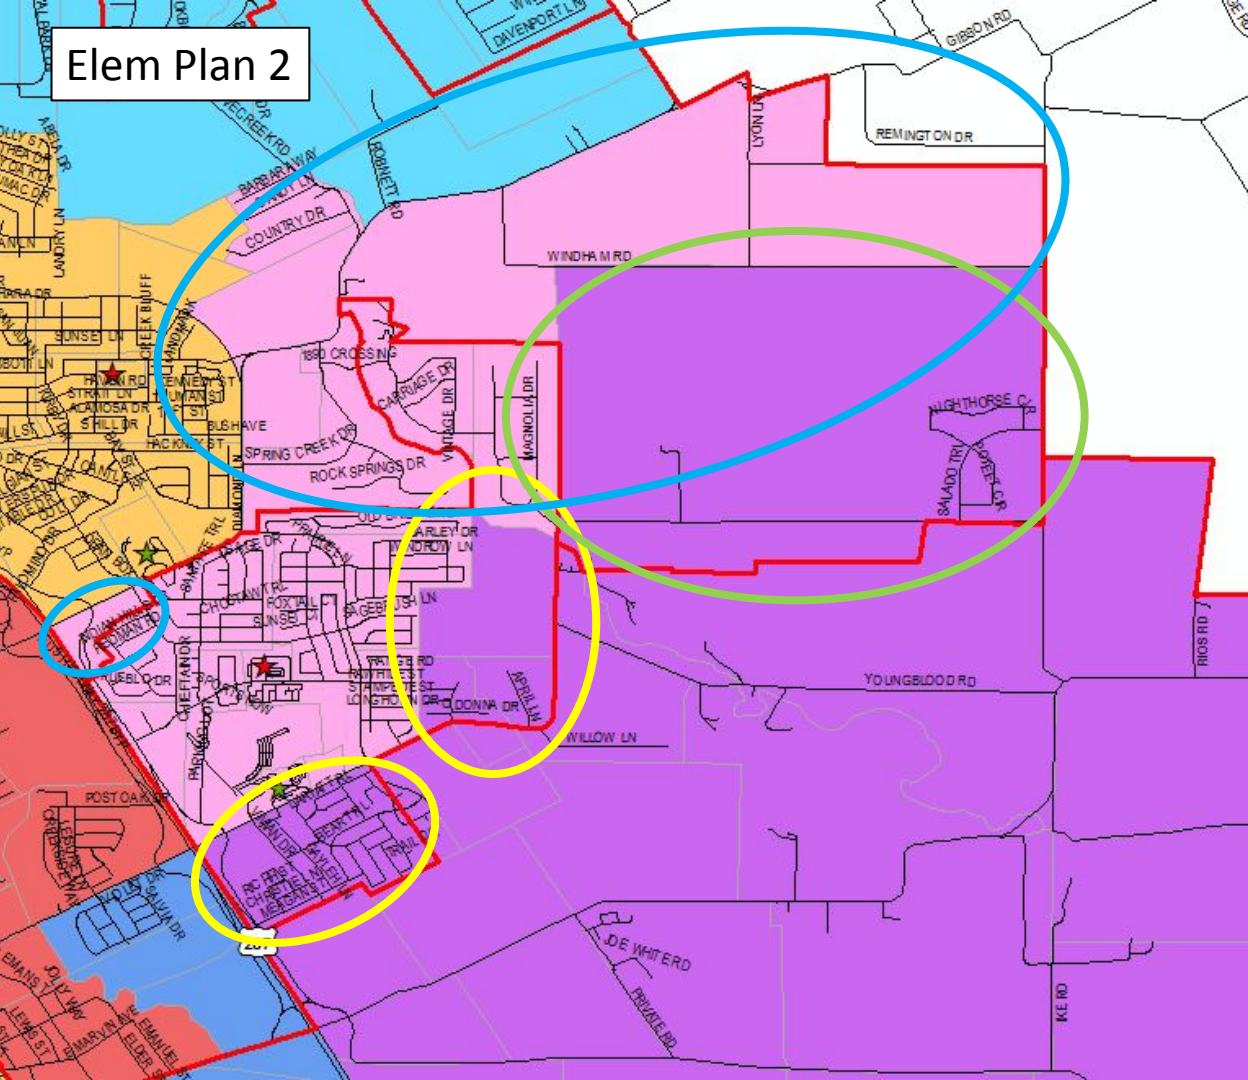

CONSTRUCTION UPDATE JIMMIE RAY ELEMENTARY

CONSTRUCTION UPDATE WILEMON STEAM ACADEMY

WAXAHACHIE CREEK HIGH SCHOOL

REZONING 2024-2025

REZONING GOALS

- Utilize available space more efficiently
- Limit the use of portable buildings - avoiding whenever possible
- Be mindful of potential socioeconomic disparities between campuses
- Strive to use I-35 and Hwy. 287 as hard boundaries whenever possible

GRANDFATHERING

- Students who are in 4th or 7th grade in the 2023-2024 school year and impacted by a zoning change will be eligible to stay on their current campuses next year
- Transportation will not be provided for these students
- No siblings will be grandfathered
- Requests for grandfathering will be considered during the 2024-2025 enrollment process
- For questions regarding grandfathering, please call 972-923-4631

Elementary Plan

Elem Plan 2

- Moves from Felty to Ray
- Moves from Simpson to Felty
- Moves from Simpson to Ray

Legend

Schools			
★	FUTURE	■	CLIFT
★	ELEM	■	DUNAWAY
★	MID	■	RAY
★	HIGH	■	FELTY
•	Elem Students	■	MARVIN
		■	NORTHSIDE
		■	PK ACADEMY
		■	SHACKELFORD
		■	SIMPSON
		■	WEDGEWORTH